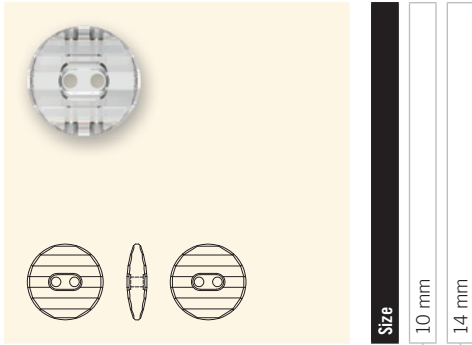

3035

Colour	10 mm	14 mm
Crystal M (001)	■	■
Crystal Satin M (001 SAT)	■	■
Jet (280)	■	■
Jet Hematite (280 HEM)	■	■