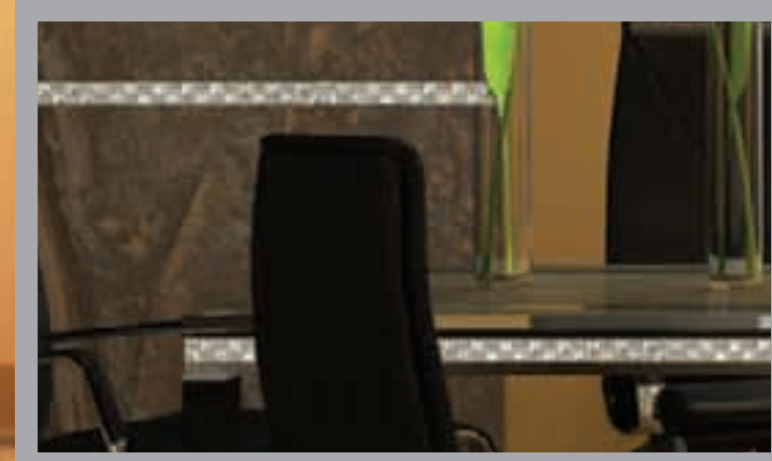

RECEPTIONS

Offering ultimate luxury for your meeting room, you can select from a range of brilliant options. These luxury decorative tiles are available in many formats, colors, surfaces and textures.