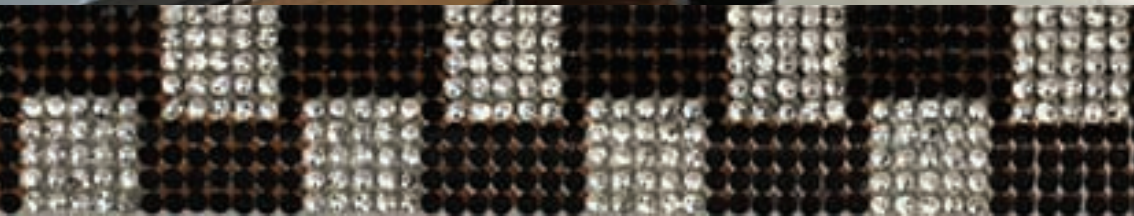

BATHROOMS

High quality pure Crystal stones guarantee higher index of refraction and create an everlasting attractive sparkling effect that is prized throughout the world. The bathroom will sparkle.

CRYS-Tile